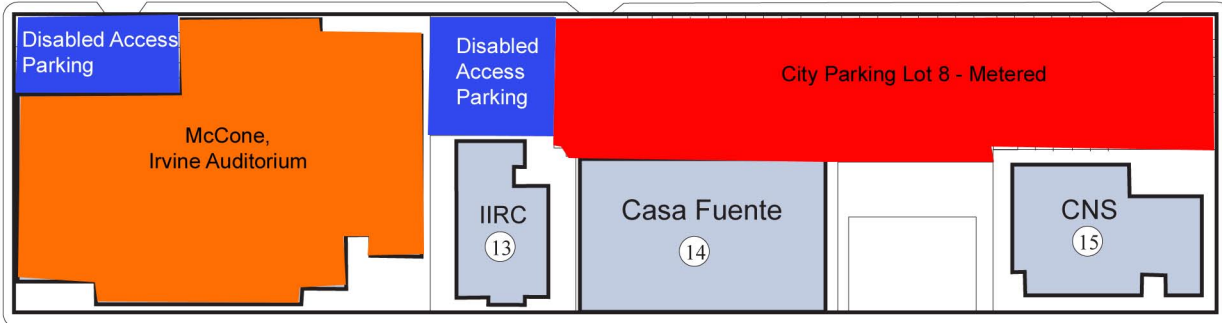

MONTEREY INSTITUTE OF INTERNATIONAL STUDIES - CAMPUS MAP

LARKIN STREET

VAN BUREN STREET

PIERCE STREET

PACIFIC STREET

MONTEREY, CA
JUNE 9, 2010

	Conference Venue - McCone, Irvine Auditorium
	Disabled Access Parking - Use Faculty Parking
	Free Conference Parking - Use Student Parking
	City Parking Lot 8 - Metered Conference Parking - Use City Parking Lot B

CALLE PRINCIPAL STREET