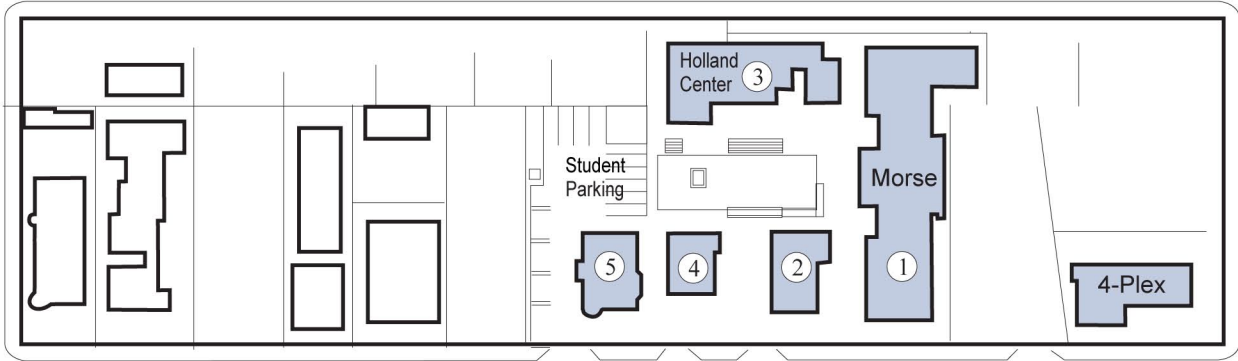

MONTEREY INSTITUTE OF INTERNATIONAL STUDIES - CAMPUS MAP

LARKIN STREET

VAN BUREN STREET

PIERCE STREET

PACIFIC STREET

MONTEREY, CA
JUNE 9, 2010

	Conference Venue - McCone, Irvine Auditorium
	Disabled Access Parking - Use Faculty Parking
	Free Conference Parking - Use Student Parking
	City Parking Lot 8 - Metered Conference Parking - Use City Parking Lot B

CALLE PRINCIPAL STREET