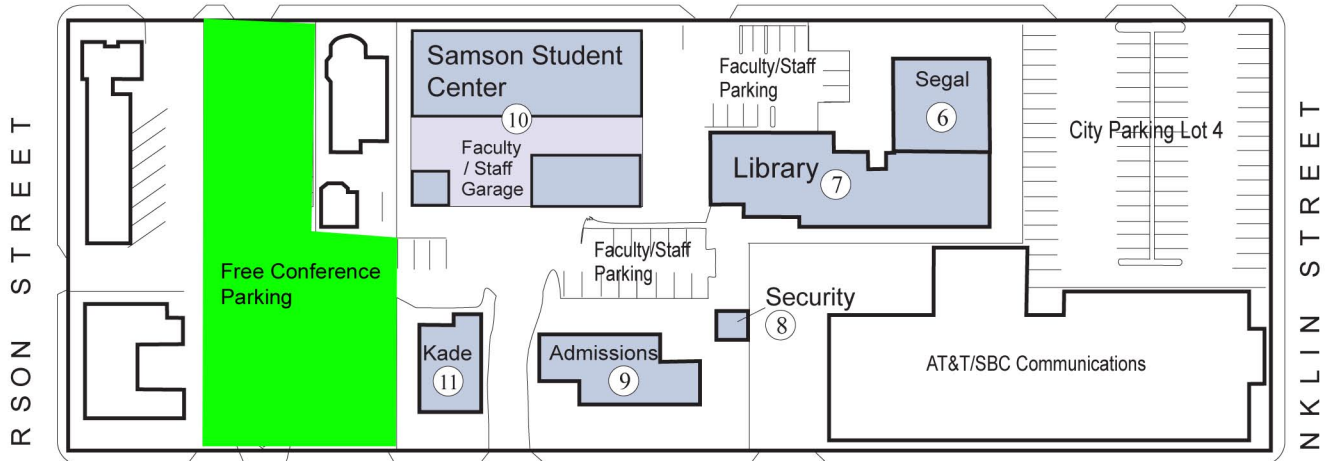

MONTEREY INSTITUTE OF INTERNATIONAL STUDIES - CAMPUS MAP

LARKIN STREET

VAN BUREN STREET

PIERCE STREET

PACIFIC STREET

MONTEREY, CA
JUNE 9, 2010

	Conference Venue - McCone, Irvine Auditorium
	Disabled Access Parking - Use Faculty Parking
	Free Conference Parking - Use Student Parking
	City Parking Lot 8 - Metered Conference Parking - Use City Parking Lot B

CALLE PRINCIPAL STREET